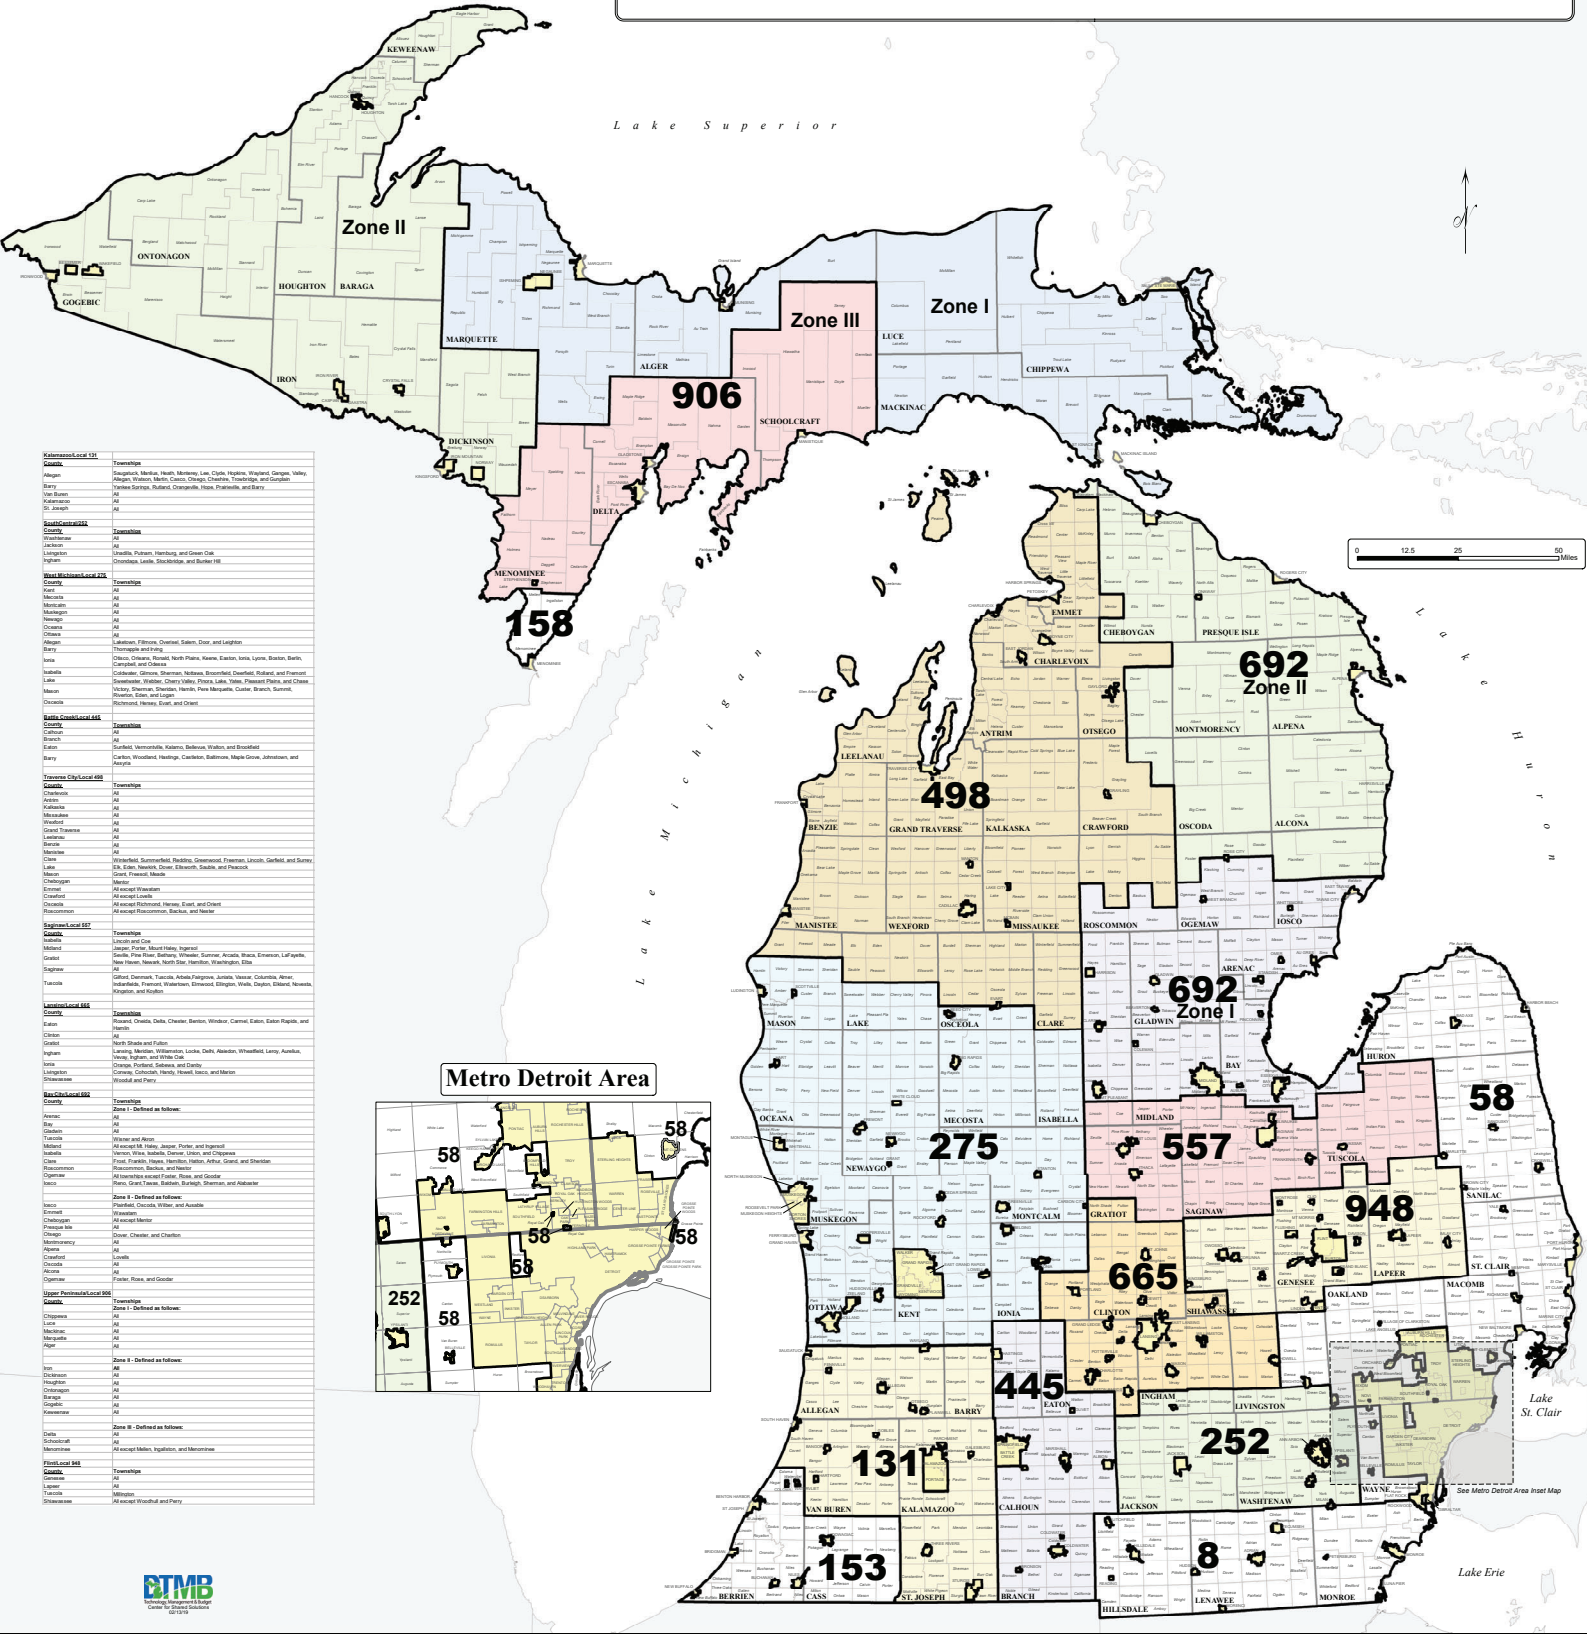

# Michigan Chapter NECA Local Union Jurisdictions

County	Local Union
Alcona	906
Alpena	692
Alcona	692
Alcona	252
Alcona	58

See Metro Detroit Area Inset Map

Lake Erie